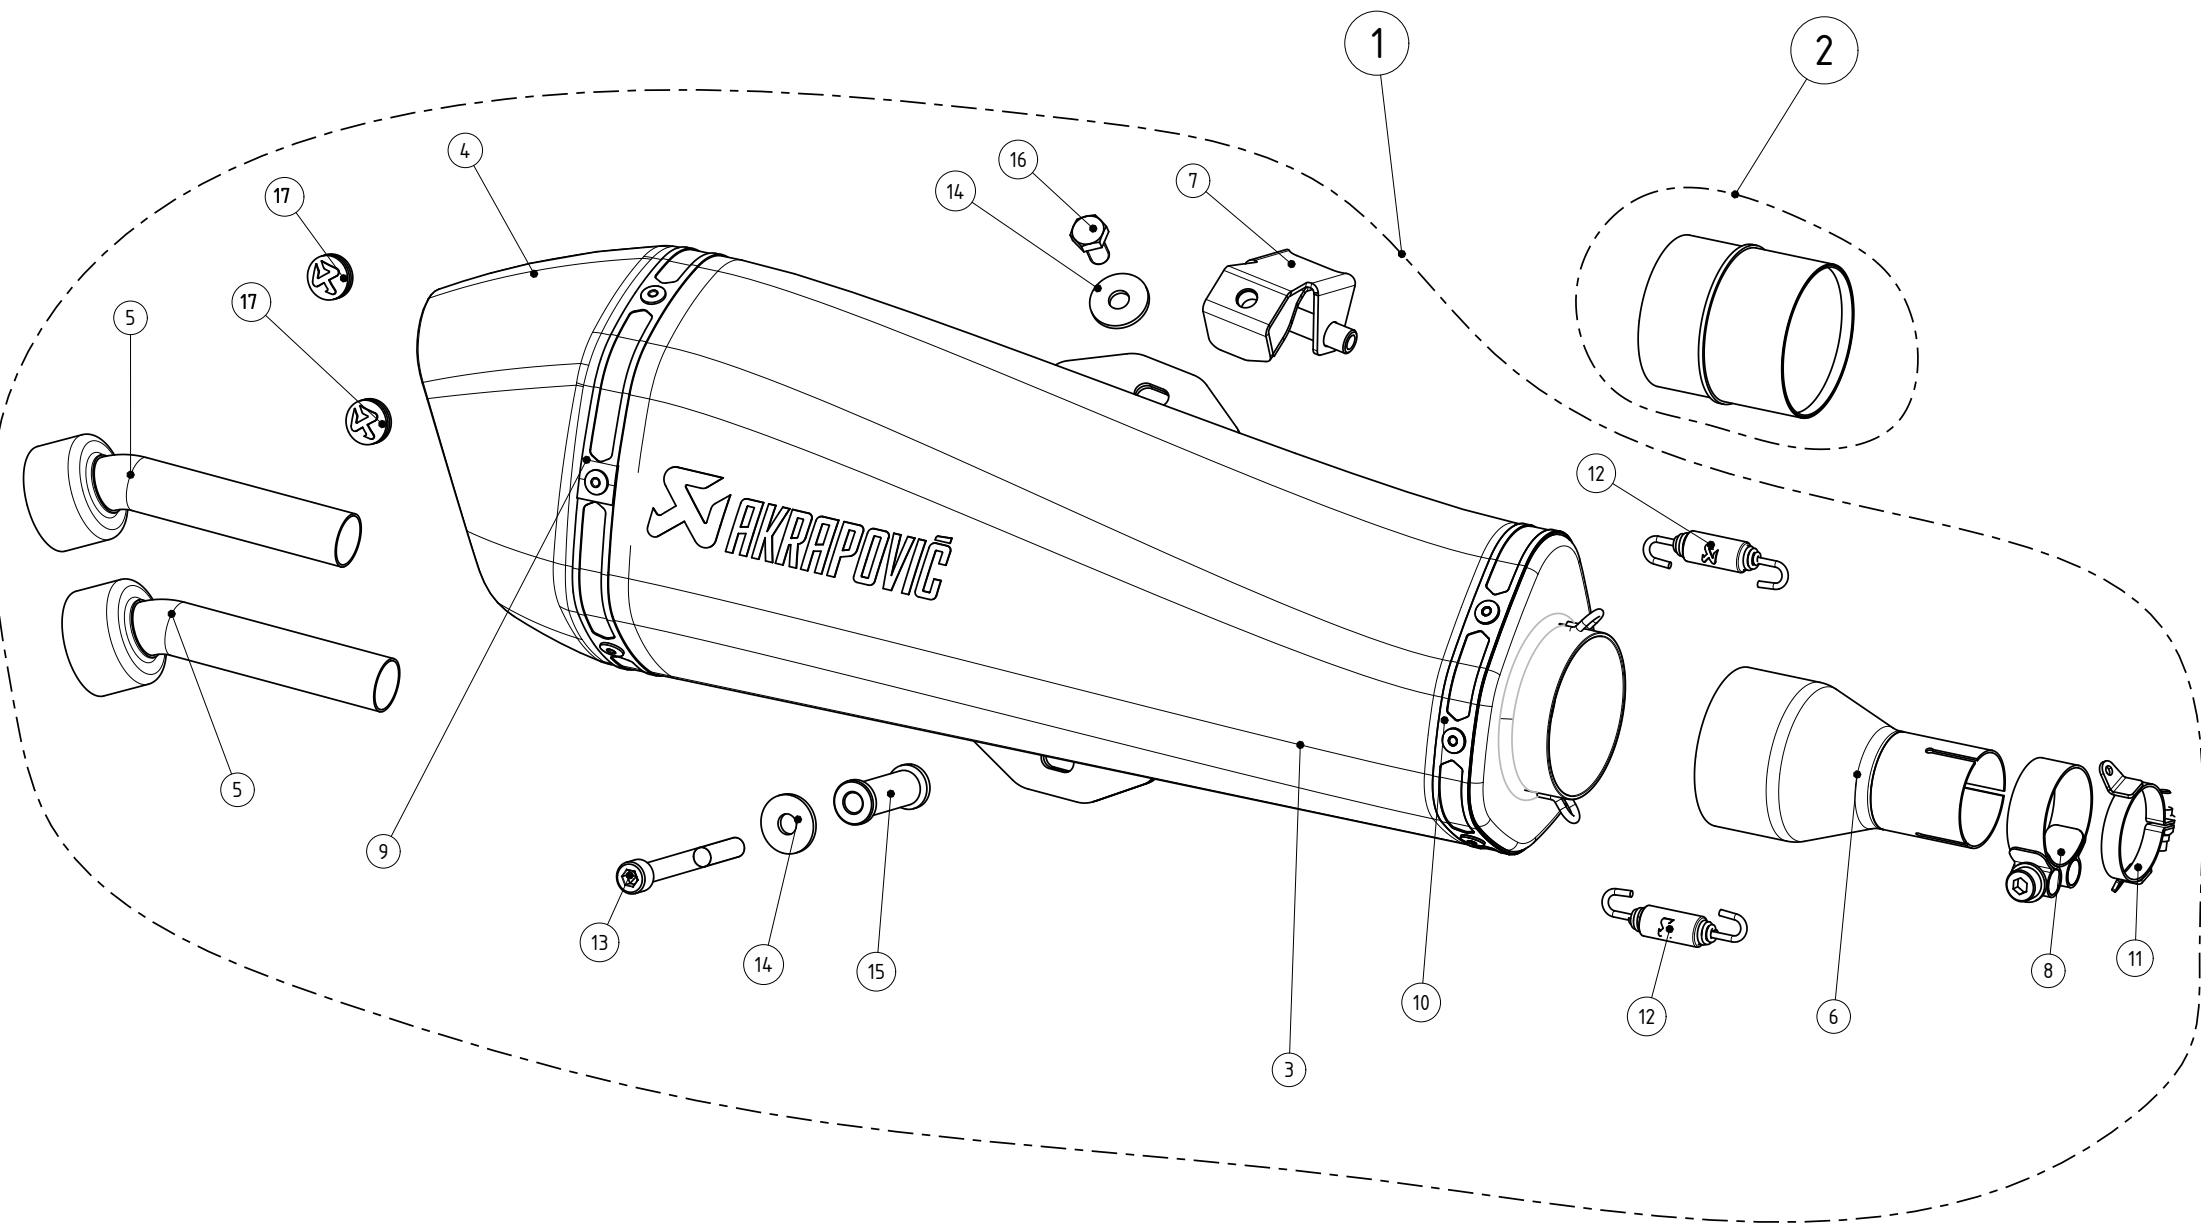

WARNING! EC TYPE APPROVAL IS VALID ONLY WHEN CATALYTIC CONVERTER IS INSTALLED!

MUFFLER REPAIR KITS	
REPACK	18
SLEEVE	19

No.	SALES CODE	DESCRIPTION	QTY.
1	S-PI4SO3-HRSSBL	slip on system black	1
2	P-KAT-039	catalytic converter	1
3	M-HZAA00202SS02BL	muffler black	1
4	V-EC148	end cap CA	1
5	V-TUV114	insert SS	2
6	L-PI4SO1SS	link pipe	1
7	P-X116	bracket SS	1
8	P-R53	clamp ss	1
9	P-TT28	belt TI for TI sleeve	1
10	P-TT43	belt TI for TI sleeve	1
11	P-R54R	clamp SS	1
12	P-S2	spring	2
13	P-FB79	bolt	1
14	P-DR4	washer SS	2
15	P-DR70	spacer bushe AL	1
16	P-FB64	screw FE	1
17	P-GUV004	rubber insert	2
18	P-RPCK60	muffler repack kit	1
19	P-RKS359ZAASS40	muffler sleeve kit	1