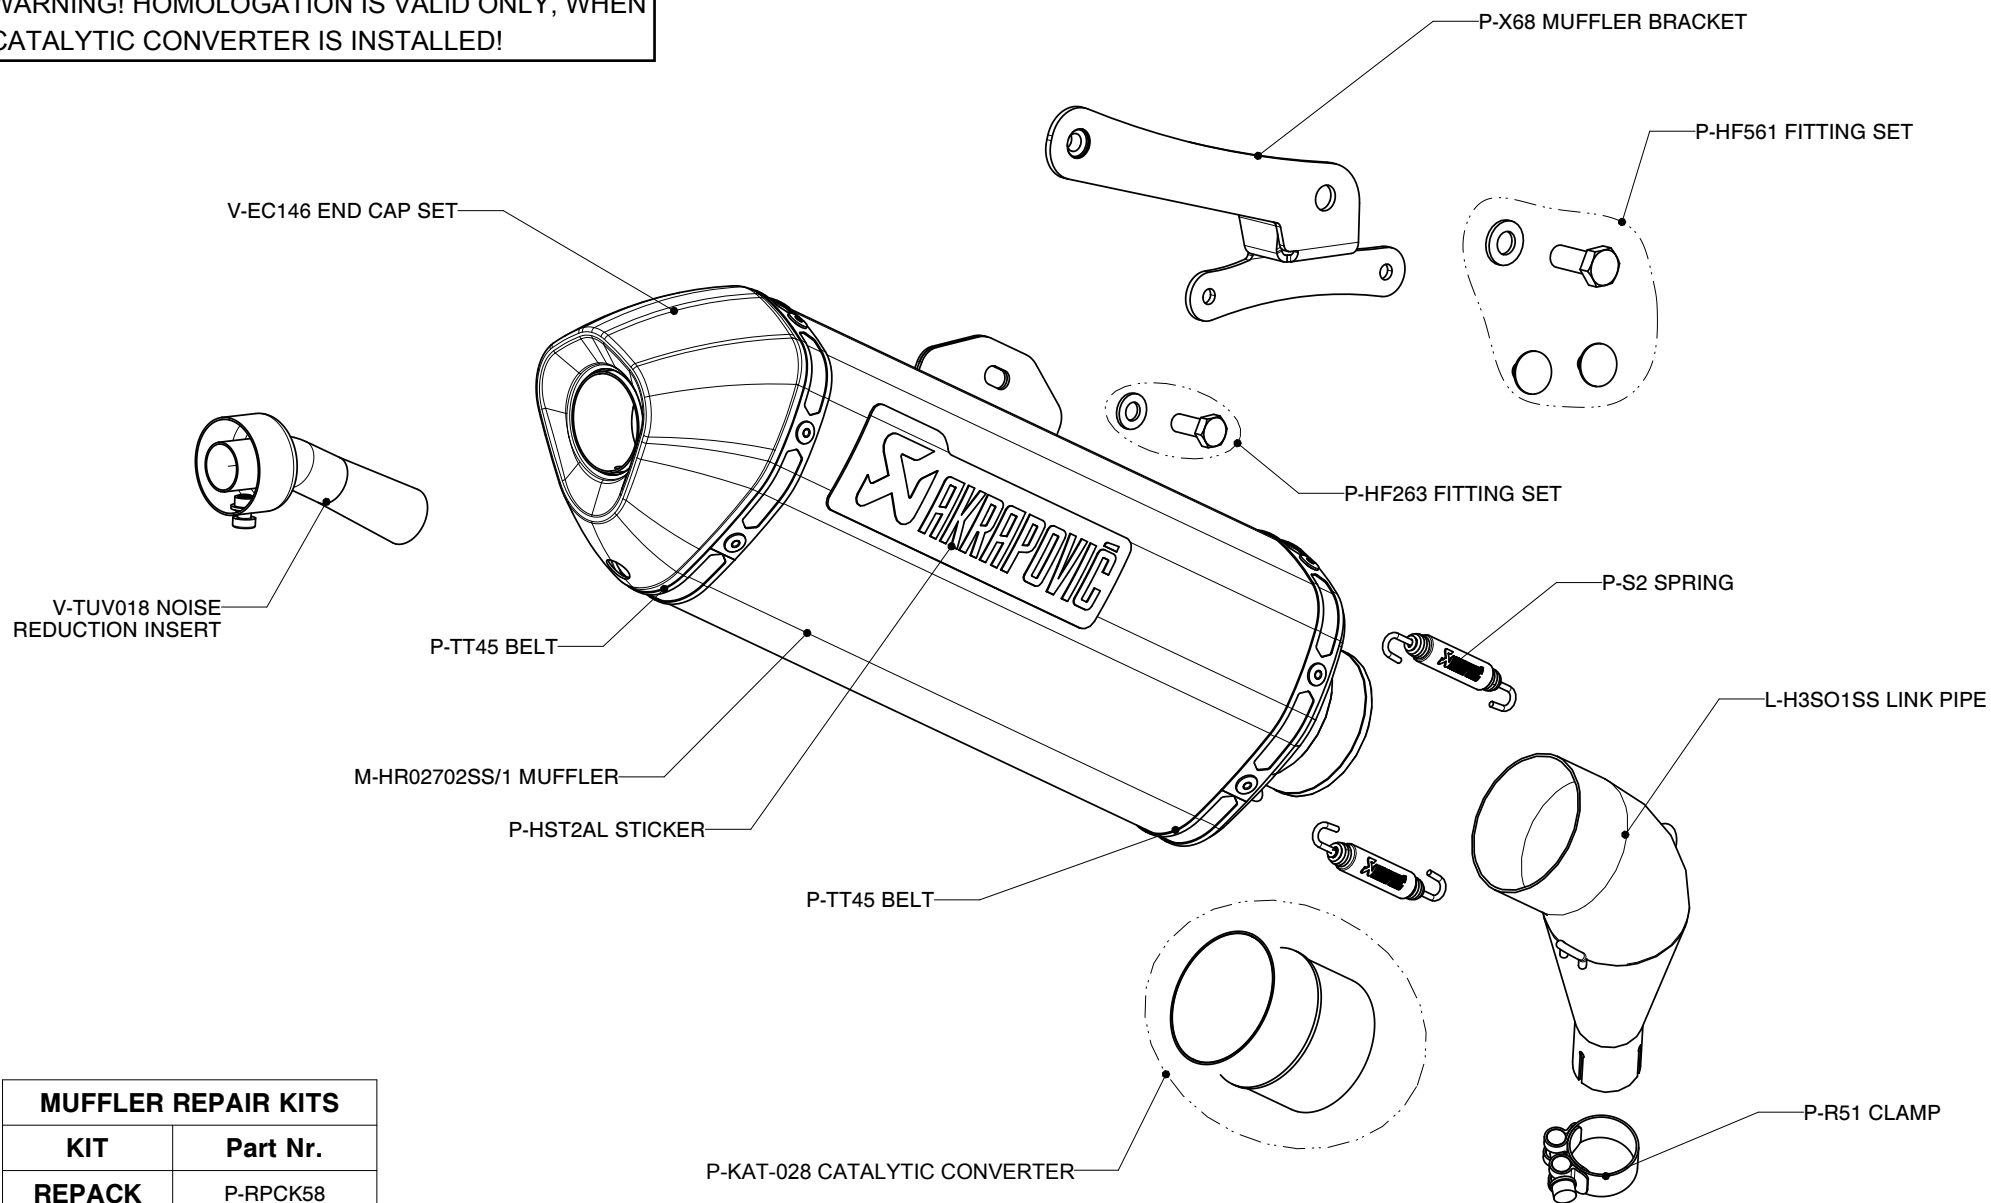

# HONDA SH 300ie, Partial exhaust system / Slip-ON line / Street legal

Product code: S-H3SO2-HRSS

WARNING! HOMOLOGATION IS VALID ONLY, WHEN CATALYTIC CONVERTER IS INSTALLED!

MUFFLER REPAIR KITS	
KIT	Part Nr.
REPACK	P-RPCK58
SLEEVE	P-RKS300RSS35